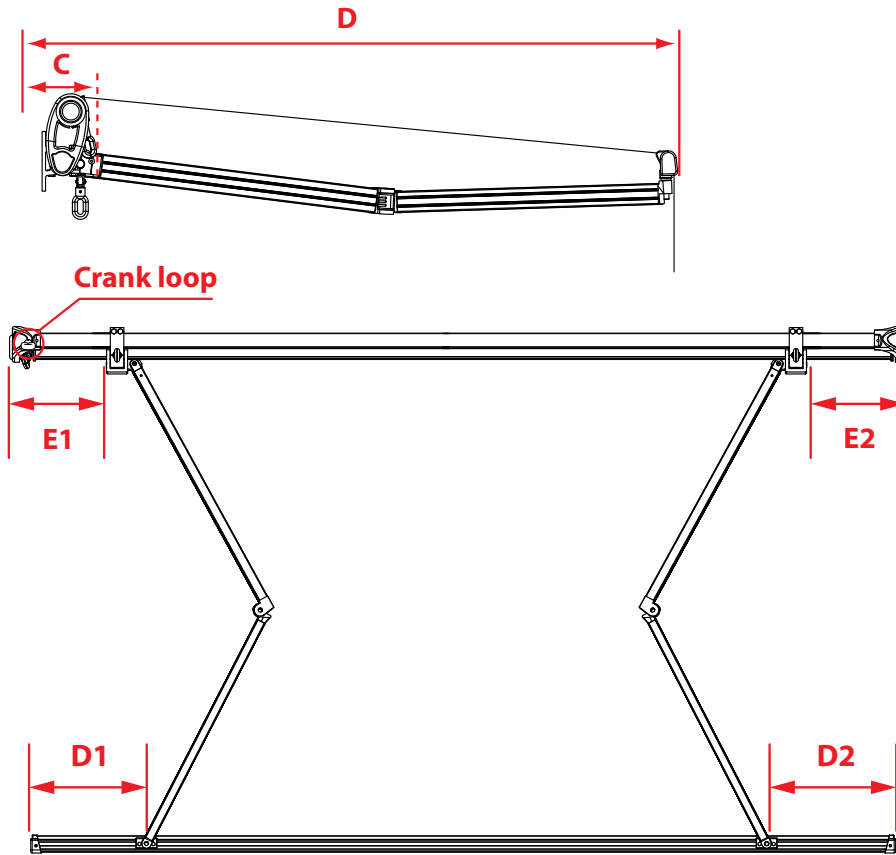

# SG SERIES Dimensions Table

Style	Size	Actual Product Weight (lbs)	A	B	C	D	E1	E2	D1	D2
			Height (Top to Bottom)	Width (Side to Side)	Min Depth (Front to Back)	Max Depth (Front to Back)				
Manual	12' x 10'	63.93	13.00"	142.00"	5.50"	118.00"	5.90"	5.90"	9.10"	10.20"
	14' x 10'	74.96	13.00"	165.00"	5.50"	118.00"	13.80"	13.80"	16.90"	18.10"

## Side View