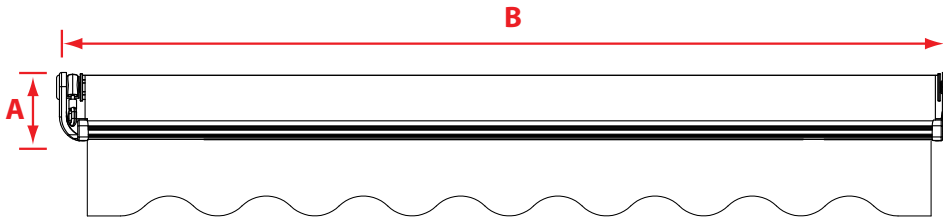

SG SERIES Dimensions Table

Style	Size	Actual Product Weight (lbs)	A	B	C	D	E1	E2	D1	D2
			Height (Top to Bottom)	Width (Side to Side)	Min Depth (Front to Back)	Max Depth (Front to Back)				
Manual	12' x 10'	63.93	13.00"	142.00"	5.50"	118.00"	5.90"	5.90"	9.10"	10.20"
	14' x 10'	74.96	13.00"	165.00"	5.50"	118.00"	13.80"	13.80"	16.90"	18.10"

The listed measurements are for general reference only. Please always consult a professional installer for advice on proper hardware and installation. Note: Data Error ±10~20%.

Front View