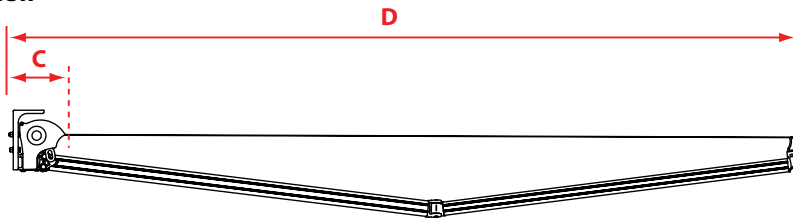

# S SERIES Dimensions Table

Style	Size	Actual Product Weight (lbs)	A	B	C	D	E1	E2	D1	D2
			Height (Top to Bottom)	Width (Side to Side)	Min Depth (Front to Back)	Max Depth (Front to Back)				
Manual	10' x 8'	59.1	10.5"	118"	7.6"	98"	4.5"	4.5"	7.6"	8.9"
	12' x 10'	77.2	10.5"	142"	7.6"	118"	5.7"	5.7"	9.8"	11.6"
	14' x 10'	84.7	10.5"	165"	7.6"	118"	16.5"	16.5"	21.3"	22.6"
	16' x 10'	93.1	10.5"	189"	7.6"	118"	21.7"	21.7"	28.1"	29.9"

The listed measurements are for general reference only. Please always consult a professional installer for advice on proper hardware and installation. Note: Data Error ±10~20%.

**Front View**

**Side View**