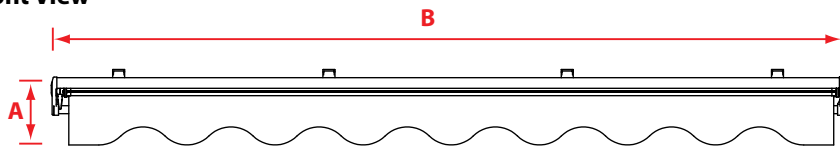

# S SERIES Dimensions Table

Style	Size	Actual Product Weight (lbs)	A	B	C	D	E1	E2	D1	D2
			Height (Top to Bottom)	Width (Side to Side)	Min Depth (Front to Back)	Max Depth (Front to Back)				
Manual	10' x 8'	59.1	10.5"	118"	7.6"	98"	4.5"	4.5"	7.6"	8.9"
	12' x 10'	77.2	10.5"	142"	7.6"	118"	5.7"	5.7"	9.8"	11.6"
	14' x 10'	84.7	10.5"	165"	7.6"	118"	16.5"	16.5"	21.3"	22.6"
	16' x 10'	93.1	10.5"	189"	7.6"	118"	21.7"	21.7"	28.1"	29.9"

The listed measurements are for general reference only. Please always consult a professional installer for advice on proper hardware and installation. Note: Data Error ±10~20%.

**Front View**

**Side View**