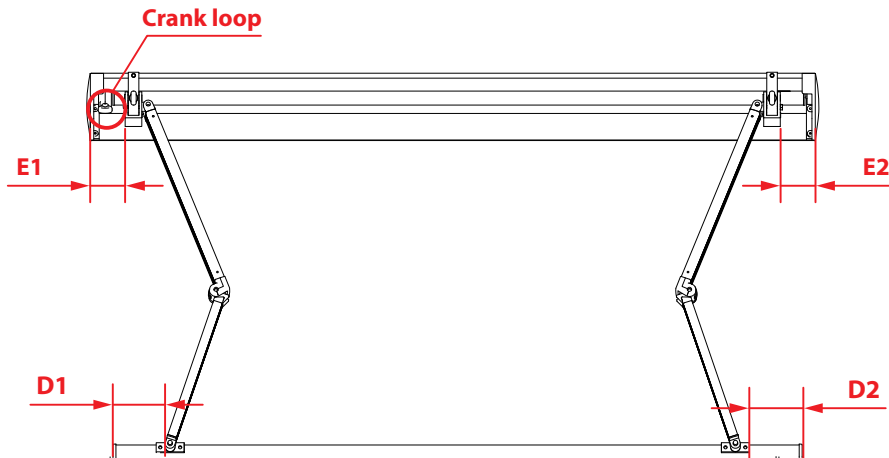

# S SERIES Dimensions Table

Style	Size	Actual Product Weight (lbs)	A	B	C	D	E1	E2	D1	D2
			Height (Top to Bottom)	Width (Side to Side)	Min Depth (Front to Back)	Max Depth (Front to Back)				
Manual	10' x 8'	59.1	10.5"	118"	7.6"	98"	4.5"	4.5"	7.6"	8.9"
	12' x 10'	77.2	10.5"	142"	7.6"	118"	5.7"	5.7"	9.8"	11.6"
	14' x 10'	84.7	10.5"	165"	7.6"	118"	16.5"	16.5"	21.3"	22.6"
	16' x 10'	93.1	10.5"	189"	7.6"	118"	21.7"	21.7"	28.1"	29.9"

The listed measurements are for general reference only. Please always consult a professional installer for advice on proper hardware and installation. Note: Data Error ±10~20%.

**Front View**

**Side View**