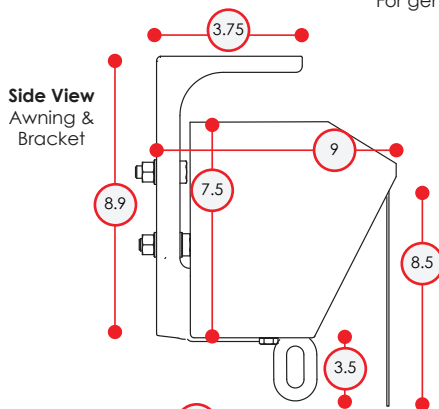

Classic Series Retractable Awning Dimensions

Operation Type	Size	DxWxH	T1	T2	F1	F2	Weight	Bracket Qty
Manual	8' x 7'	79" x 98" x 8.9"	3.3"	3.3"	6.5"	8"	58 lbs	2
	10' x 8'	98" x 118" x 8.9"	4"	4"	7"	8.5"	68 lbs	2
	12' x 10'	118" x 144" x 8.9"	5.3"	5.3"	8.5"	9.8"	83 lbs	3
	13' x 10'	118" x 157" x 8.9"	11.8"	11.8"	15.2"	16.5"	87 lbs	3
Electric	8' x 7'	79" x 98" x 8.9"	3.3"	3.3"	6.5"	8"	66 lbs	2
	10' x 8'	98" x 118" x 8.9"	4"	4"	7"	8.5"	76 lbs	2
	12' x 10'	118" x 144" x 8.9"	5.3"	5.3"	9"	9.4"	90 lbs	3
	13' x 10'	118" x 157" x 8.9"	11.8"	11.8"	14.6"	16.7"	95 lbs	3
	16' x 10'	118" x 197" x 8.9"	23.8"	23.8"	26.6"	28.7"	115 lbs	3

For general reference only - always consult with a professional installer. Note Deviation/Error ±5-7%

Listed measurements are provided in inches unless otherwise specified.

? Questions
Comments
Concerns