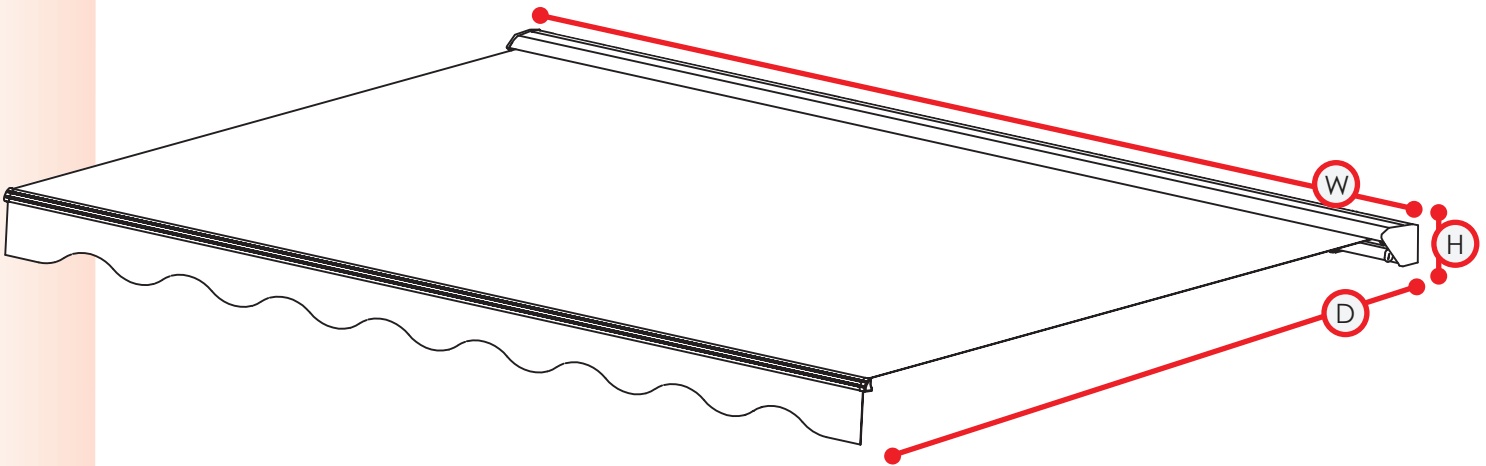

Classic Series Retractable Awning Dimensions

Operation Type	Size	DxWxH	T1	T2	F1	F2	Weight	Bracket Qty
Manual	8' x 7'	79" x 98" x 8.9"	3.3"	3.3"	6.5"	8"	58 lbs	2
	10' x 8'	98" x 118" x 8.9"	4"	4"	7"	8.5"	68 lbs	2
	12' x 10'	118" x 144" x 8.9"	5.3"	5.3"	8.5"	9.8"	83 lbs	3
	13' x 10'	118" x 157" x 8.9"	11.8"	11.8"	15.2"	16.5"	87 lbs	3
Electric	8' x 7'	79" x 98" x 8.9"	3.3"	3.3"	6.5"	8"	66 lbs	2
	10' x 8'	98" x 118" x 8.9"	4"	4"	7"	8.5"	76 lbs	2
	12' x 10'	118" x 144" x 8.9"	5.3"	5.3"	9"	9.4"	90 lbs	3
	13' x 10'	118" x 157" x 8.9"	11.8"	11.8"	14.6"	16.7"	95 lbs	3
	16' x 10'	118" x 197" x 8.9"	23.8"	23.8"	26.6"	28.7"	115 lbs	3

For general reference only - always consult with a professional installer. Note Deviation/Error ±5-7%

Listed measurements are provided in inches unless otherwise specified.

? Questions
Comments
Concerns