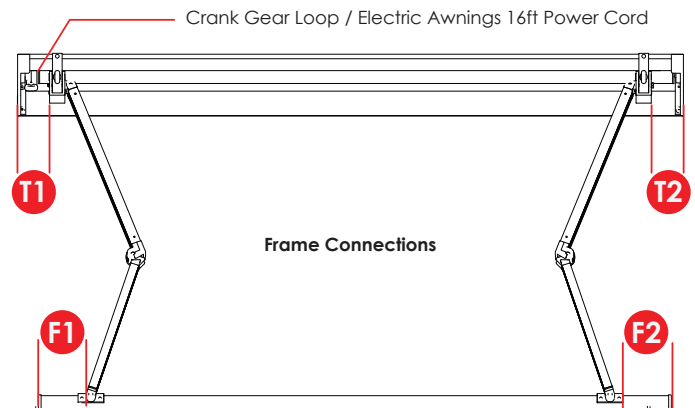

Classic Series Retractable Awning Dimensions

Operation Type	Size	DxWxH	T1	T2	F1	F2	Weight	Bracket Qty
Manual	8' x 7'	79" x 98" x 8.9"	3.3"	3.3"	6.5"	8"	58 lbs	2
	10' x 8'	98" x 118" x 8.9"	4"	4"	7"	8.5"	68 lbs	2
	12' x 10'	118" x 144" x 8.9"	5.3"	5.3"	8.5"	9.8"	83 lbs	3
	13' x 10'	118" x 157" x 8.9"	11.8"	11.8"	15.2"	16.5"	87 lbs	3
Electric	8' x 7'	79" x 98" x 8.9"	3.3"	3.3"	6.5"	8"	66 lbs	2
	10' x 8'	98" x 118" x 8.9"	4"	4"	7"	8.5"	76 lbs	2
	12' x 10'	118" x 144" x 8.9"	5.3"	5.3"	9"	9.4"	90 lbs	3
	13' x 10'	118" x 157" x 8.9"	11.8"	11.8"	14.6"	16.7"	95 lbs	3
	16' x 10'	118" x 197" x 8.9"	23.8"	23.8"	26.6"	28.7"	115 lbs	3

For general reference only - always consult with a professional installer. Note Deviation/Error ±5-7%

Listed measurements are provided in inches unless otherwise specified.

? Questions
Comments
Concerns