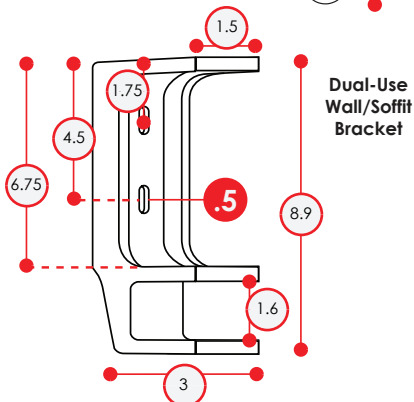

Classic Series Retractable Awning Dimensions

Operation Type	Size	DxWxH	T1	T2	F1	F2	Weight	Bracket Qty
Manual	8' x 7'	79" x 98" x 8.9"	3.3"	3.3"	6.5"	8"	58 lbs	2
	10' x 8'	98" x 118" x 8.9"	4"	4"	7"	8.5"	68 lbs	2
	12' x 10'	118" x 144" x 8.9"	5.3"	5.3"	8.5"	9.8"	83 lbs	3
	13' x 10'	118" x 157" x 8.9"	11.8"	11.8"	15.2"	16.5"	87 lbs	3
Electric	8' x 7'	79" x 98" x 8.9"	3.3"	3.3"	6.5"	8"	66 lbs	2
	10' x 8'	98" x 118" x 8.9"	4"	4"	7"	8.5"	76 lbs	2
	12' x 10'	118" x 144" x 8.9"	5.3"	5.3"	9"	9.4"	90 lbs	3
	13' x 10'	118" x 157" x 8.9"	11.8"	11.8"	14.6"	16.7"	95 lbs	3
	16' x 10'	118" x 197" x 8.9"	23.8"	23.8"	26.6"	28.7"	115 lbs	3

For general reference only - always consult with a professional installer. Note Deviation/Error ±5-7%

Listed measurements are provided in inches unless otherwise specified.

? Questions
Comments
Concerns